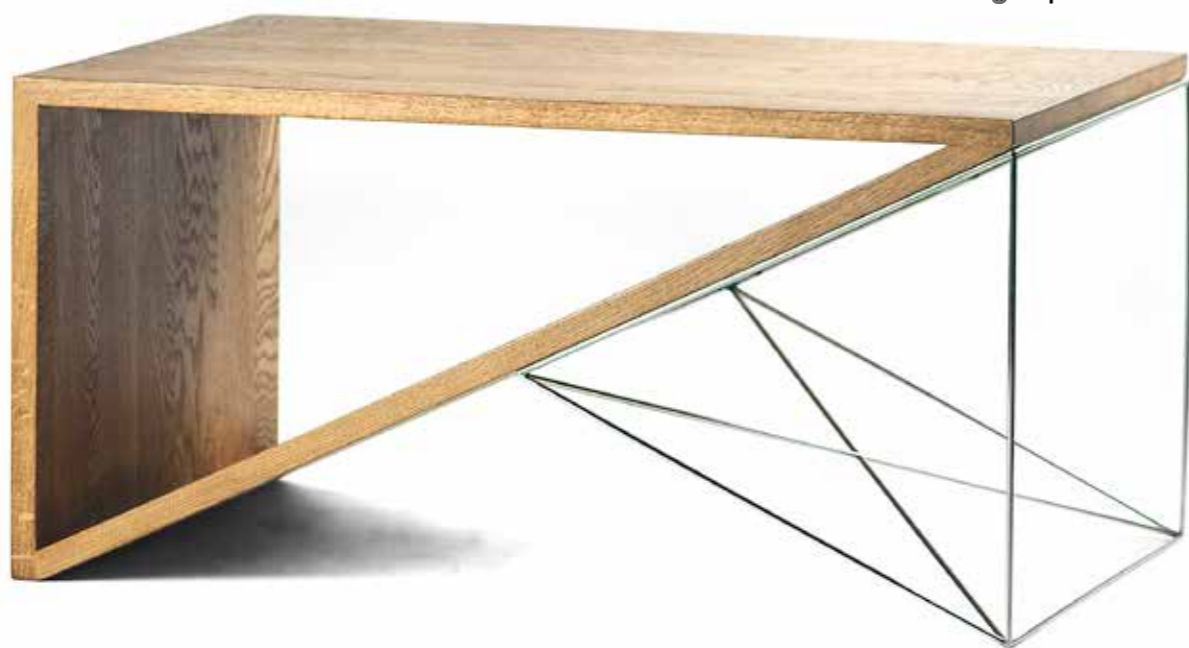

## LINO bed and bedside table

Design: J. Barejka

Made entirely of solid wood. The headboard's unique structure is fully handmade. Like a sculpture. Matching bedside tables available.

width	120cm
	150cm
	180cm
height	55cm
depth	45cm

dimensions | 50x70cm  
60x60cm  
60x90cm  
60x110cm  
height | 44cm