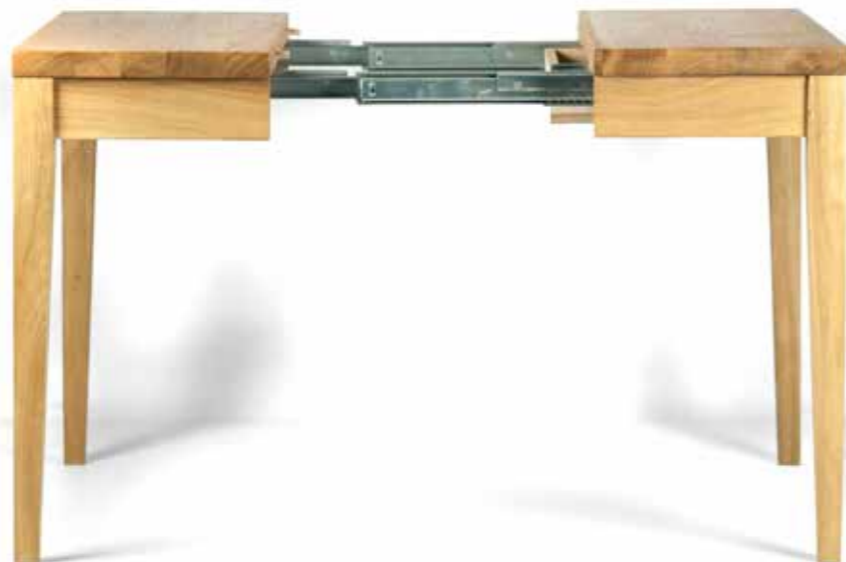

PACTO table

A real master in the use of space. From 90cm length up to 240. There is still space for a drawer inside.