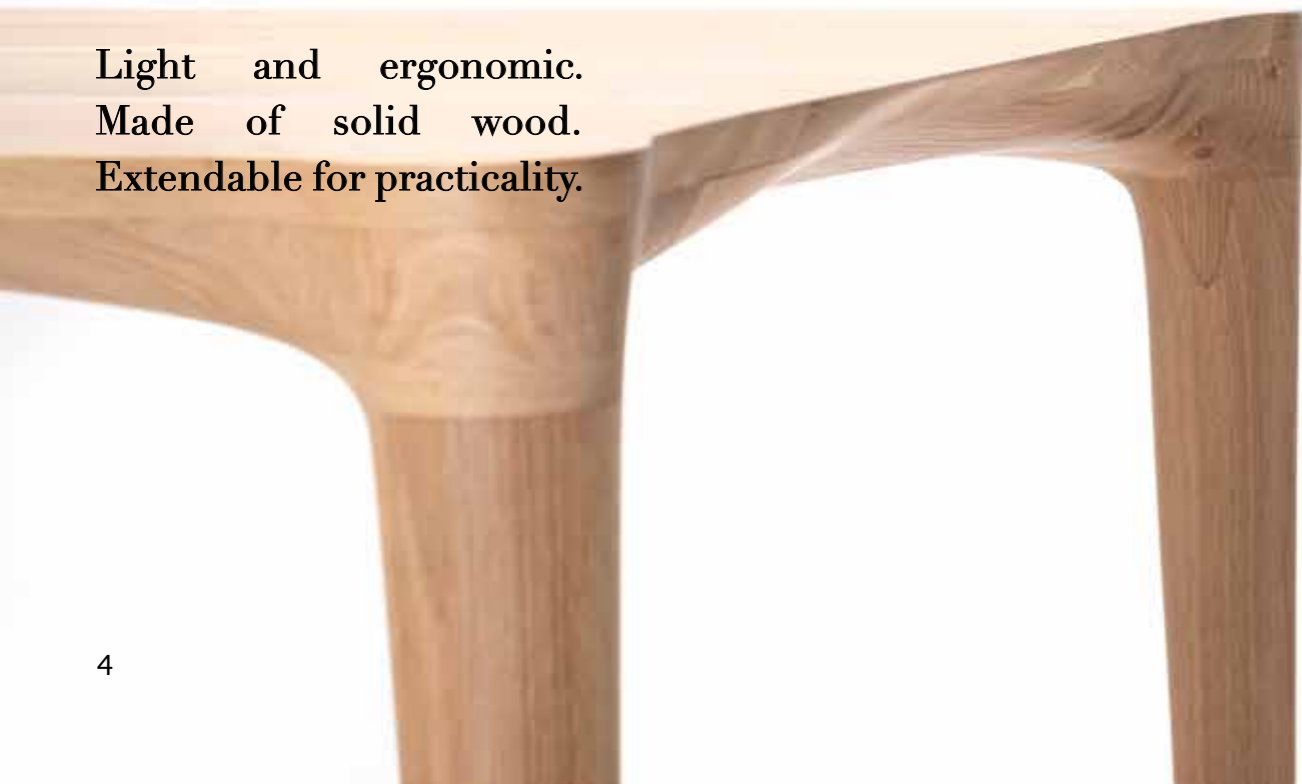

# HOYA chair

Design: J. Barejka

Light and ergonomic.  
Beautiful all-around.  
Available with a choice  
of best fabrics.

width | 90-100cm  
length | 140-240cm  
extendable | yes, 1x50cm

# HOYA table

Design: J. Barejka

Light and ergonomic.  
Made of solid wood.  
Extendable for practicality.

shelf depth 25cm  
shelf width 25cm  
50cm  
100cm  
pipe length 100cm  
200cm  
250cm