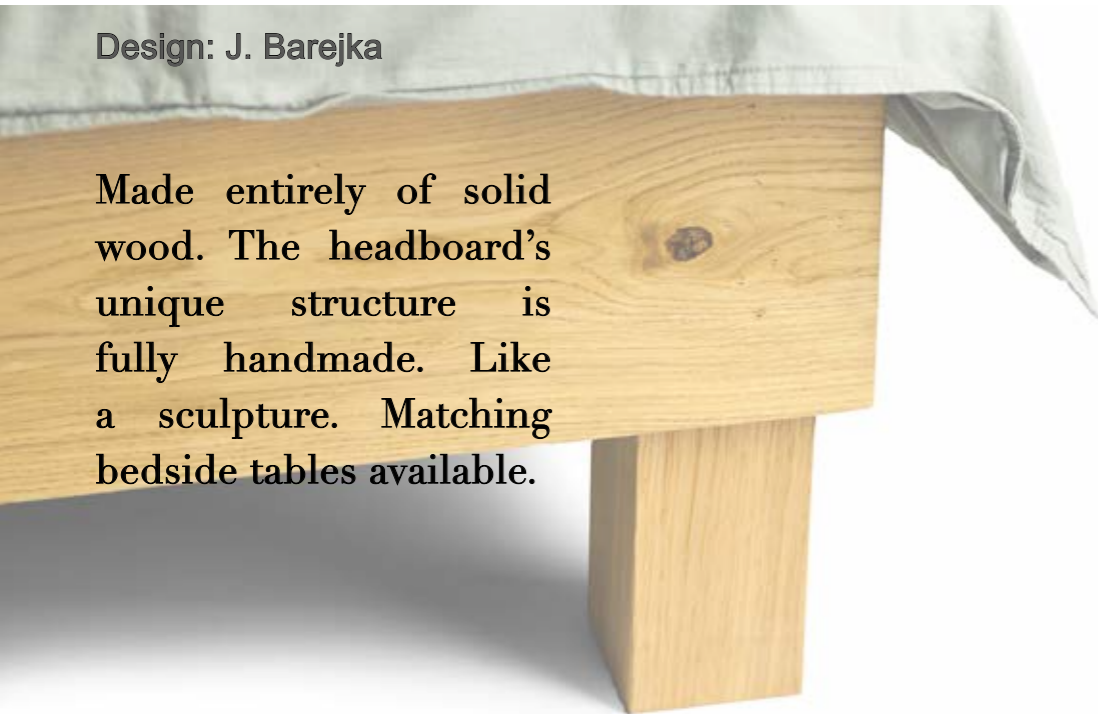

## LINO bed and bedside table

Design: J. Barejka

Made entirely of solid wood. The headboard's unique structure is fully handmade. Like a sculpture. Matching bedside tables available.

width	120cm
	150cm
	180cm
height	55cm
depth	45cm