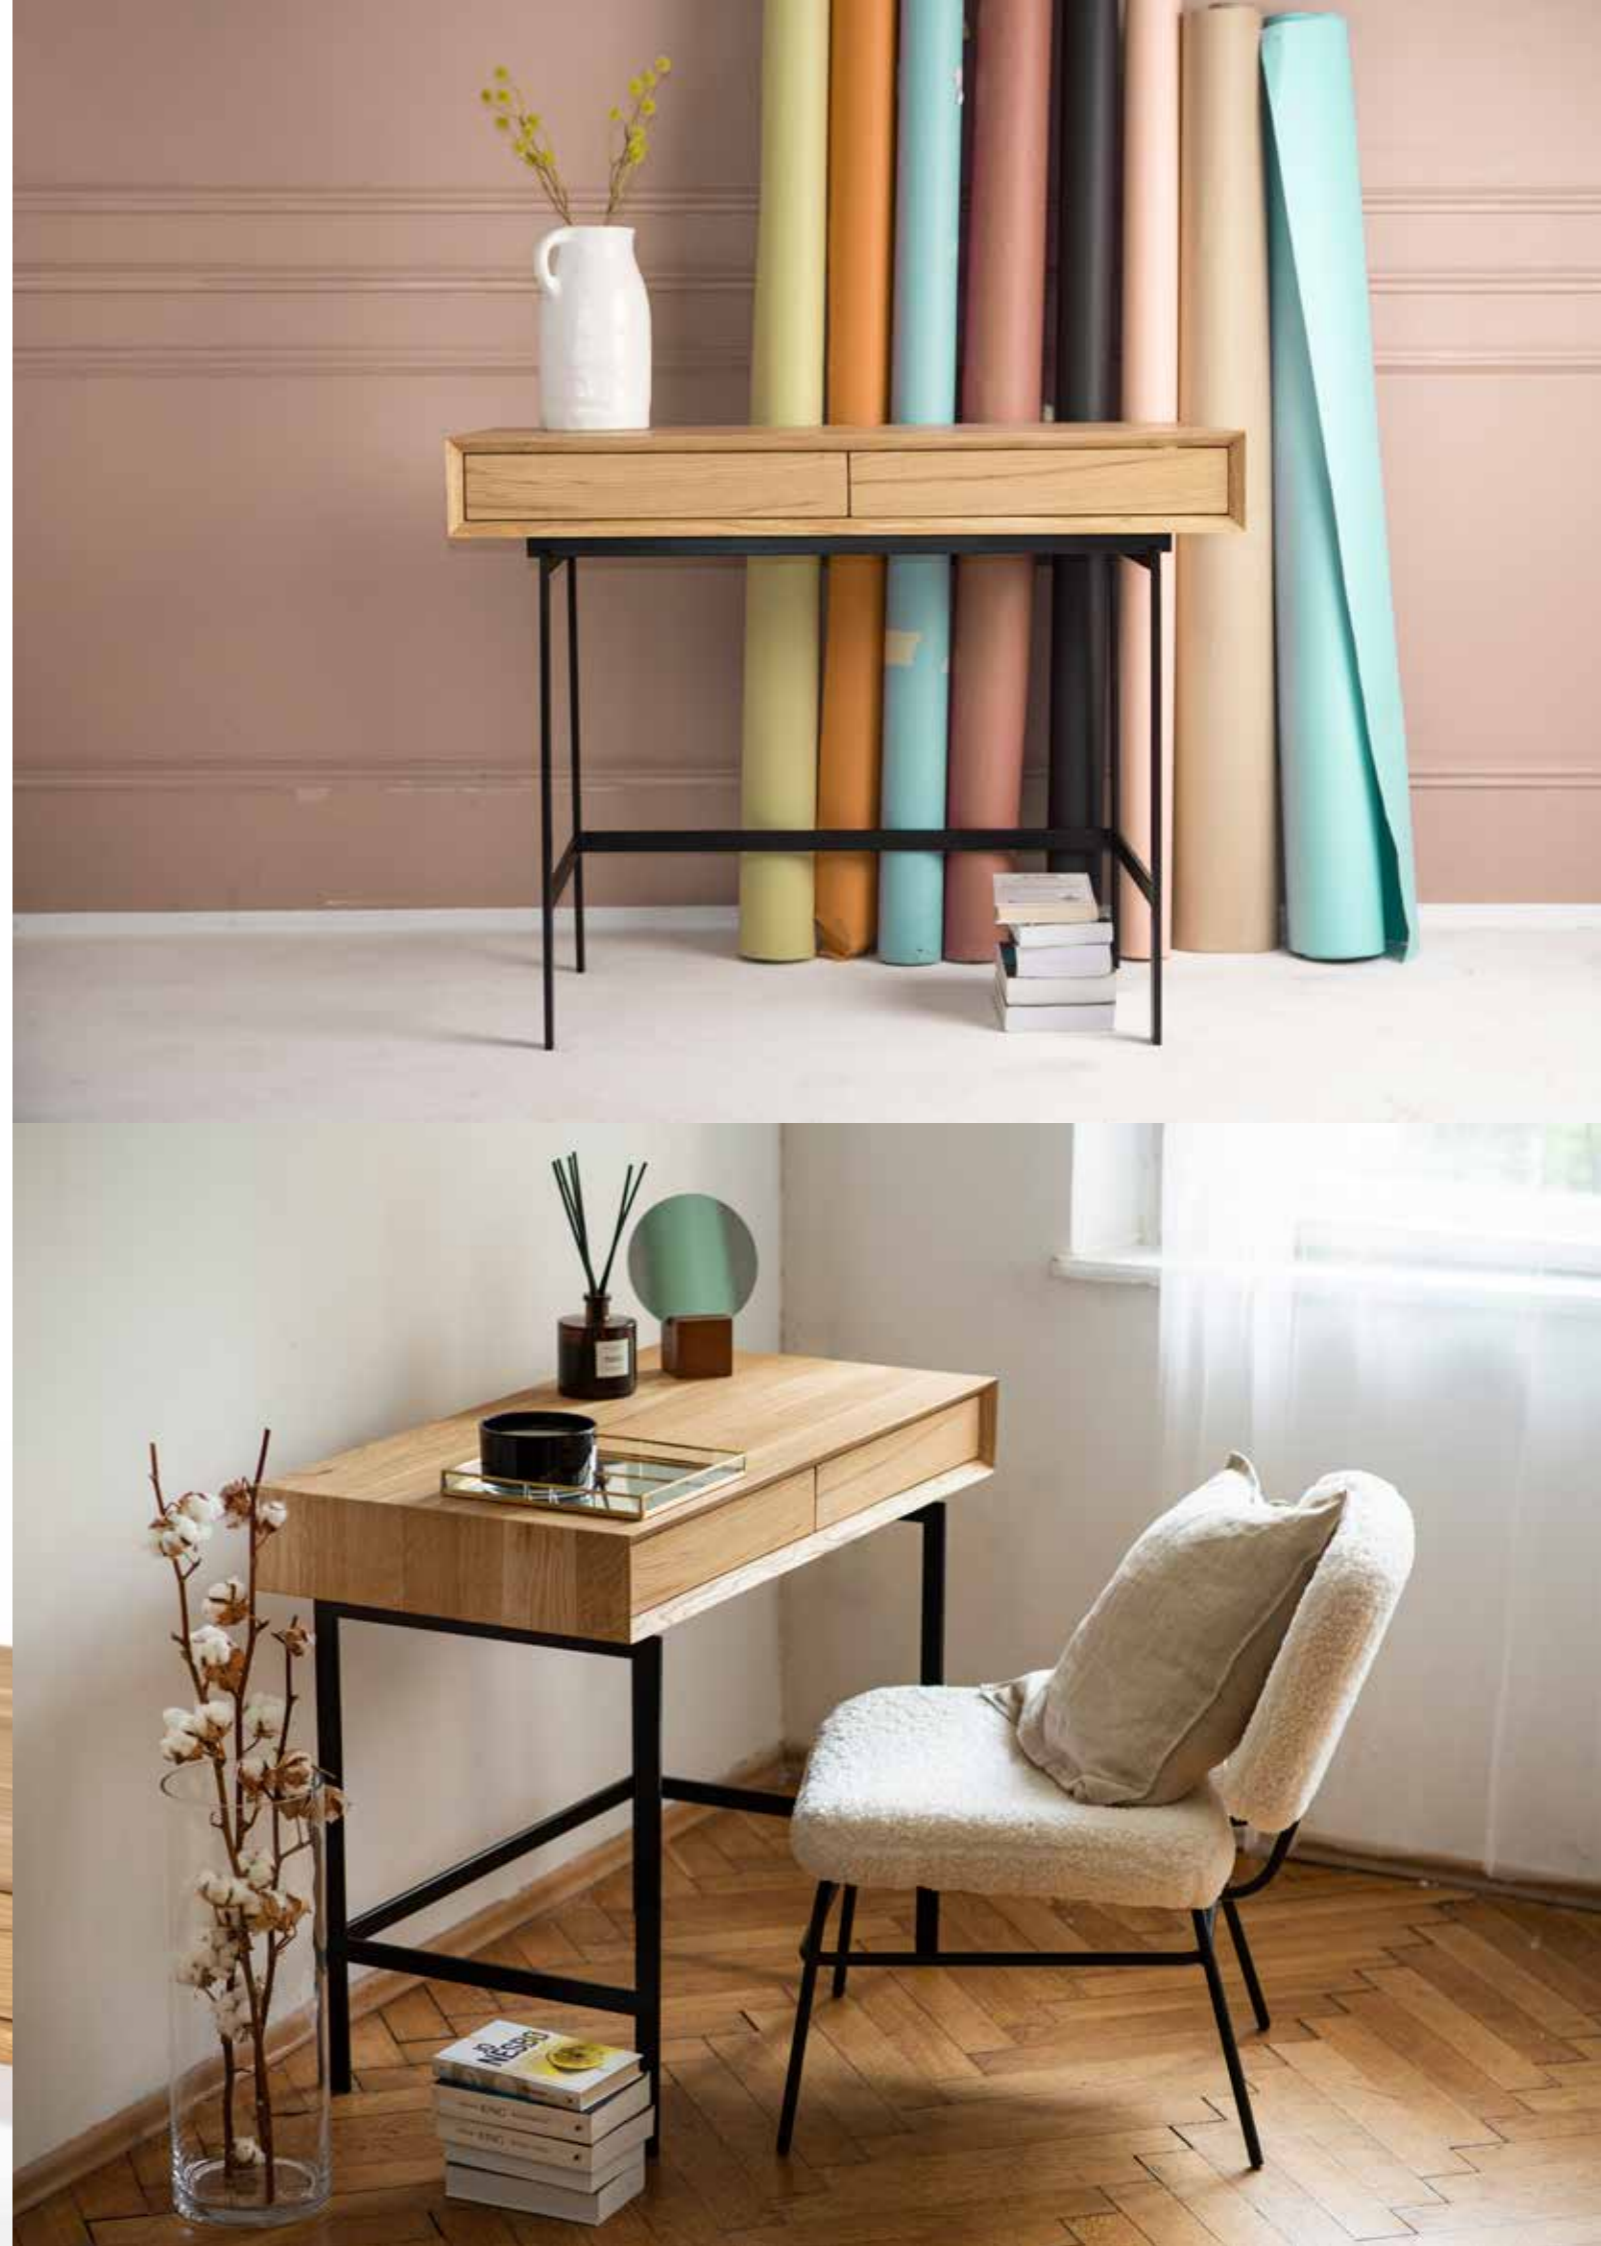

# ROSTO desk

Design: J. Barejka

Minimalist desk on steel legs with two drawers. Great choice for a home office.

width | 40cm  
depth | 40cm  
height | 43cm